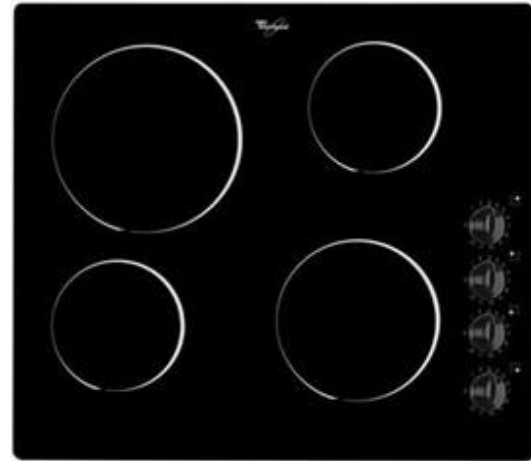

Whirlpool AKM359NE

4 Quicklight Ceramic Zones

Power On Indicator

Ceramic Glass Surface

Easy Clean Top

Easy-grip Control Knobs

Frameless

1 Year parts & Labour Warranty

Height 50mm

Width 580mm

Depth 510mm

£149.00