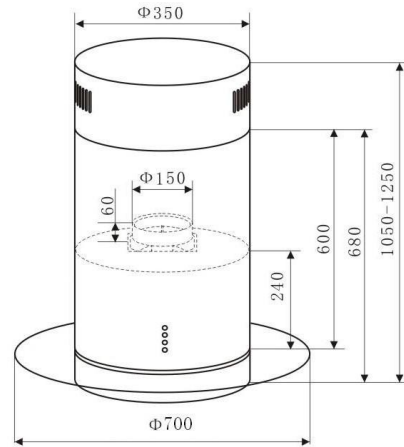

## 70cm Circular Glass Island Chimney Hood

---

### Features and benefits

---

- 70cm Circular Glass Island Chimney Hood
- 3 Speeds

### Technical Specification

---

<b>Controls</b>	Button
<b>Functions/Features</b>	3 Fan Speeds 600m <sup>3</sup> /h Re-circulating or Vented
<b>Colour</b>	Stainless Steel
<b>Dimensions</b>	W700mm D700mm H1050-1250mm