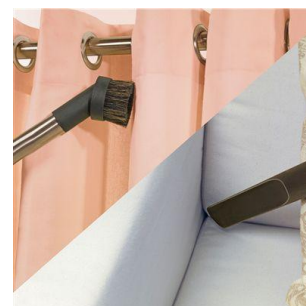

Numatic JVP180A1

James is the frugal member of the Numatic family, giving professional cleaning and great value. The plugged cable means replacing the mains cable could not be easier. Cable storage is also taken care of with the on-board cable storage. Professional specification brings a 10m power cable and 8L drum capacity, keeping you cleaning for longer. When he's finished James packs away nicely with on-board wand and floor-tool storage.

- A Class - Energy efficient A rated.
- Wand Docking - Convenient on-board wand docking system.
- HepaFlo Filtration - High performance, efficiency, capacity and greater cleanliness.
- Plugged Mains Cable - Quick, easy changing of the cable.
- Cable Storage - Convenient on-board cable storage system.
- HepaFlo - Easy to change high efficiency HepaFlo bags.
- Professional Accessories - A comprehensive accessory kit (AH0) and aluminium tube set.

Energy Rating

Energy Efficiency Class A

£99.00