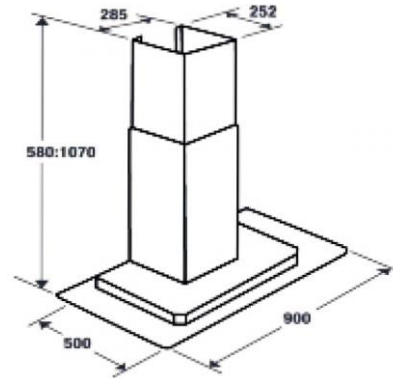

90cm Flat Glass Chimney Hood

Features and benefits

- 90cm Flat Glass Chimney Hood
- 3 Speeds

Technical Specification

Controls	Button
Functions/Features	3 Fan Speeds 2 x 20W Halogen Lights 508m ³ /h Re-circulating or Vented
Colour	Stainless Steel
Dimensions	W900mm D500mm H580-1070mm